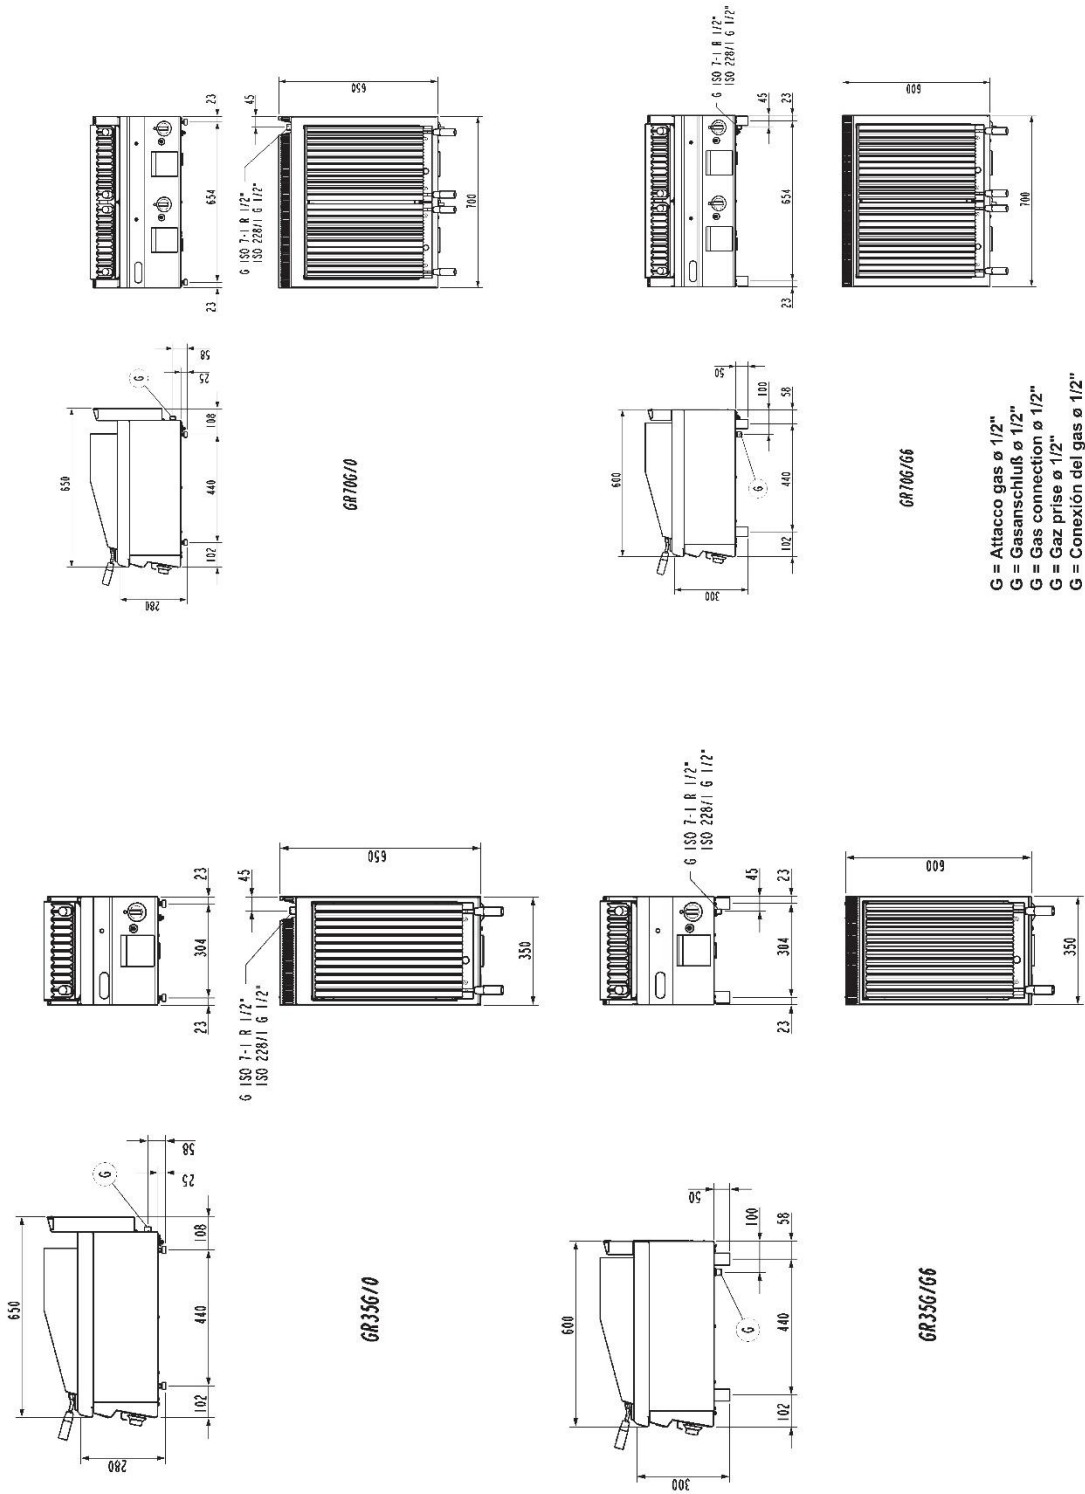

INSTALLATION SCHEMES

Fig.1 | Abb.1 | pvc.1 - 5415.688.00